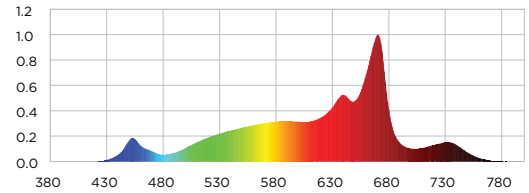

Spectra

Grow and Bloom (Full Spectrum)