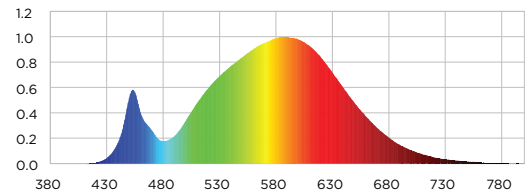

## Specifications

Light Source	LED
Spectrum	Fixed or adjustable - Veg, Bloom or Full
Light output PPF	818 $\mu\text{mol}/\text{sec}$
Typical Efficacy	2.09 $\mu\text{mol}/\text{J}$
Nominal AC input power	392W
AC input voltage	120-277Vac, 50/60Hz
Power factor	>.95
Light distribution	120°
Mounting height	6" - 36" (15.2-91.4cm) Above Canopy
Thermal management	Passive
Min/Max Ambient temperature	-10°C ( 14°F) / 30°C (86°F)
Dimming	0/1-10V Source and Fixture (Potentiometer)
Total harmonic distortion	<10%
Lifetime	L-90 > 50,000 Hours
IP rating	IP 20
Fixture control	On/Off power switch mounted to End Cap
Certifications	ETL/cETL to UL 8800 UL 1598 Damp/ Dry Location Standards
UL 8750 output voltage rating	Class 2
IEC 61347-1 Electrical Installation	Class 1
Warranty	5 Year Limited Standard Warranty

Dimensions & Weight (SKU)	Length	Width	Height	Weight
Fixture Only	45.15 in / 1146.81 mm	12.59 in / 319.79 mm	2.72 in / 69.08 mm	15.8 lbs / 7.17 kg

## Spectra

Grow and Bloom (Full Spectrum)

Grow and Bloom (White Only)

Nominal AC Input	120V	277V
AC Current	3.4A	1.5A
AC Power	408W	392W

@25°C Ambient Temperature