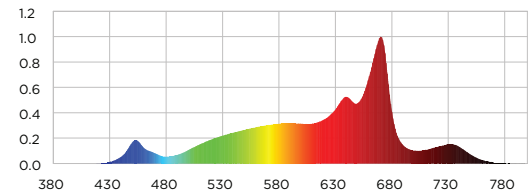

Specifications

Light Source	LED
Spectrum	Fixed or adjustable - Veg, Bloom or Full
Light output PPF	1597 $\mu\text{mol}/\text{sec}$
Typical Efficacy	2.02 $\mu\text{mol}/\text{J}$
Nominal AC input power	790W
AC input voltage	120-277Vac, 50/60Hz
Power factor	>.95
Light distribution	120°
Mounting height	6" - 36" (15.2-91.4cm) Above Canopy
Thermal management	Passive
Min/Max Ambient temperature	-10°C (14°F) / 30°C (86°F)
Dimming	0/1-10V Source and Fixture (Potentiometer)
Total harmonic distortion	<10%
Lifetime	L-90 > 50,000 Hours
IP rating	IP 20
Fixture control	On/Off power switch mounted to End Cap
Certifications	ETL/cETL to UL 8800 UL 1598 Damp/ Dry Location Standards
UL 8750 output voltage rating	Class 2
IEC 61347-1 Electrical Installation	Class 1
Warranty	5 Year Limited Standard Warranty

Dimensions & Weight (SKU)	Length	Width	Height	Weight
Fixture Only	45.5 in / 1155.7 mm	30 in / 762 mm	2.5 in / 63.5 mm	41.24 lb / 18.71 kg

Spectra

Grow & Bloom (Full Spectrum)

Grow & Bloom (White Only)

Nominal AC Input	120V	277V
AC Current	6.8A	2.9A
AC Power	812W	790W