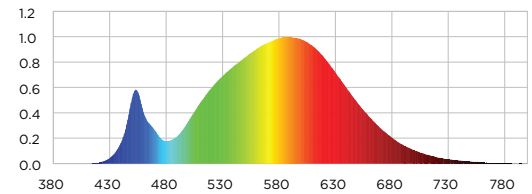

Specifications

Light Source	LED
Spectrum	Fixed or adjustable - Veg, Bloom or Full
Light output PPF	1597 $\mu\text{mol}/\text{sec}$
Typical Efficacy	2.02 $\mu\text{mol}/\text{J}$
Nominal AC input power	790W
AC input voltage	120-277Vac, 50/60Hz
Power factor	>.95
Light distribution	120°
Mounting height	6" - 36" (15.2-91.4cm) Above Canopy
Thermal management	Passive
Min/Max Ambient temperature	-10°C (14°F) / 30°C (86°F)
Dimming	0/1-10V Source and Fixture (Potentiometer)
Total harmonic distortion	<10%
Lifetime	L-90 > 50,000 Hours
IP rating	IP 20
Fixture control	On/Off power switch mounted to End Cap
Certifications	ETL/cETL to UL 8800 UL 1598 Damp/ Dry Location Standards
UL 8750 output voltage rating	Class 2
IEC 61347-1 Electrical Installation	Class 1
Warranty	5 Year Limited Standard Warranty

Dimensions & Weight (SKU)	Length	Width	Height	Weight
Fixture Only	45.5 in / 1155.7 mm	30 in / 762 mm	2.5 in / 63.5 mm	41.24 lb / 18.71 kg

Spectra

Grow & Bloom (Full Spectrum)

Grow & Bloom (White Only)

Nominal AC Input	120V	277V
AC Current	6.8A	2.9A
AC Power	812W	790W