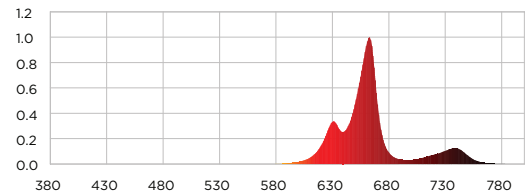

## Specifications

Light Source	LED
Spectrum	Grower-adjusted Spectrum
Light output PPF	904 μmol/sec (400-700nm)
Total integrated YPF	977 μmol/sec (400-800nm)
Efficacy	1.93 μmol/J
AC input power (@120Vac)	500W tuned to 487W
AC input voltage	120-277Vac, 50/60Hz
Power factor	>.95
Light distribution	120°
Mounting height	6" – 36" (15.2-91.4cm) Above Canopy
Thermal management	Active
Min/Max Ambient temperature	-10°C (14°F) / 40°C (104°F)
Dimming	App-controlled; adjustable from 1-100% with additional 5 individual-column adjustability
Total harmonic distortion	<10%
Lifetime	L-90 > 50,000 Hours
IP rating	IP 20
Certifications	ETL/cETL to UL 8800 UL 1598 Damp/ Dry Location Standards
UL 8750 output voltage rating	Class 2
IEC 61347-1 Electrical Installation	Class 1
Warranty	5 Year Limited Standard Warranty

## Spectra

Full Spectrum

White Only

Blue Only

Red Only

Nominal AC Input	120V	277V
AC Current	4.1A	1.7A
AC Power	487W	469W

@25°C Ambient Temperature