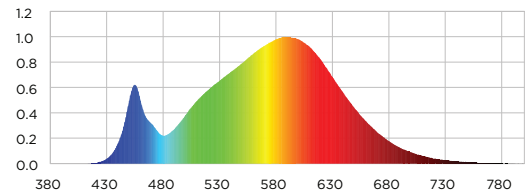

URBARN™ Pro Series 4' Linear™

Company & Product

Manufacturer	URBARN by Abundant Lighting, LLC
Model	URBARN Pro Series 4' Linear
Part Number	PS4L-xxxx-xxxx-xxx
Description	URBARN Pro Series 4' Linear Horticultural Luminaire

Specifications

Light Source	LED
Spectrum	Grower-adjusted Spectrum
Light output PPF	904 μmol/sec (400-700nm)
Total integrated YPF	977 μmol/sec (400-800nm)
Efficacy	1.93 μmol/J
AC input power (@120Vac)	500W tuned to 487W
AC input voltage	120-277Vac, 50/60Hz
Power factor	>.95
Light distribution	120°
Mounting height	6" – 36" (15.2-91.4cm) Above Canopy
Thermal management	Active
Min/Max Ambient temperature	-10°C (14°F) / 40°C (104°F)
Dimming	App-controlled; adjustable from 1-100% with additional 5 individual-column adjustability
Total harmonic distortion	<10%
Lifetime	L-90 > 50,000 Hours
IP rating	IP 20
Certifications	ETL/cETL to UL 8800 UL 1598 Damp/ Dry Location Standards
UL 8750 output voltage rating	Class 2
IEC 61347-1 Electrical Installation	Class 1
Warranty	5 Year Limited Standard Warranty

Dimensions & Weight (SKU)	Length	Width	Height	Weight
Fixture Only	46.25 in / 1174.75mm	3.75 in / 95.25mm	3.00 in / 76.2mm	17.168 lb / 7.781 kg

Spectra

White Only

Nominal AC Input	120V	277V
AC Current	4.1A	1.7A
AC Power	487W	469W

@25°C Ambient Temperature