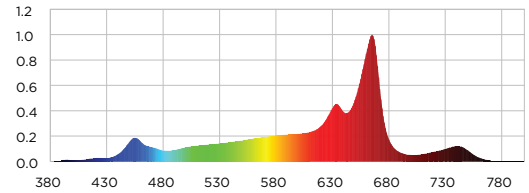

URBARN™ Pro Series 4' Linear™

Company & Product

Manufacturer	URBARN by Abundant Lighting, LLC
Model	URBARN Pro Series 4' Linear
Part Number	PS4L-xxxx-xxxx-xxx
Description	URBARN Pro Series 4' Linear Horticultural Luminaire

Specifications

Light Source	LED
Spectrum	Grower-adjusted Spectrum
Light output PPF	904 μmol/sec (400-700nm)
Total integrated YPF	977 μmol/sec (400-800nm)
Efficacy	1.93 μmol/J
AC input power (@120Vac)	500W tuned to 487W
AC input voltage	120-277Vac, 50/60Hz
Power factor	>.95
Light distribution	120°
Mounting height	6" – 36" (15.2-91.4cm) Above Canopy
Thermal management	Active
Min/Max Ambient temperature	-10°C (14°F) / 40°C (104°F)
Dimming	App-controlled; adjustable from 1-100% with additional 5 individual-column adjustability
Total harmonic distortion	<10%
Lifetime	L-90 > 50,000 Hours
IP rating	IP 20
Certifications	ETL/cETL to UL 8800 UL 1598 Damp/ Dry Location Standards
UL 8750 output voltage rating	Class 2
IEC 61347-1 Electrical Installation	Class 1
Warranty	5 Year Limited Standard Warranty

Dimensions & Weight (SKU)	Length	Width	Height	Weight
Fixture Only	46.25 in / 1174.75mm	3.75 in / 95.25mm	3.00 in / 76.2mm	17.168 lb / 7.781 kg

Spectra

Full Spectrum