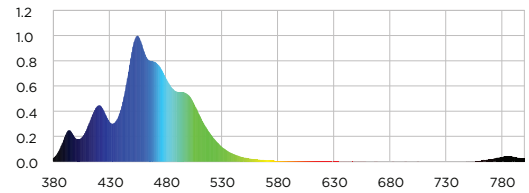

## Specifications

Light Source	LED
Spectrum	Grower-adjusted Spectrum
Light output PPF	904 μmol/sec (400-700nm)
Total integrated YPF	977 μmol/sec (400-800nm)
Efficacy	1.93 μmol/J
AC input power (@120Vac)	500W tuned to 487W
AC input voltage	120-277Vac, 50/60Hz
Power factor	>.95
Light distribution	120°
Mounting height	6" – 36" (15.2-91.4cm) Above Canopy
Thermal management	Active
Min/Max Ambient temperature	-10°C (14°F) / 40°C (104°F)
Dimming	App-controlled; adjustable from 1-100% with additional 5 individual-column adjustability
Total harmonic distortion	<10%
Lifetime	L-90 > 50,000 Hours
IP rating	IP 20
Certifications	ETL/cETL to UL 8800 UL 1598 Damp/ Dry Location Standards
UL 8750 output voltage rating	Class 2
IEC 61347-1 Electrical Installation	Class 1
Warranty	5 Year Limited Standard Warranty

## Spectra

Full Spectrum

White Only

Blue Only

Red Only

Nominal AC Input	120V	277V
AC Current	4.1A	1.7A
AC Power	487W	469W

@25°C Ambient Temperature