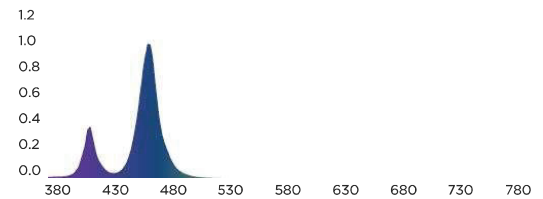

Specifications

Light Source	LED
Spectrum	Grower-adjustable Spectrum
Light output PPF	1825 μmol/sec (400-700nm)
Total integrated YPF	1870 μmol/sec (360-760nm)
Efficacy (@277Vac)	2.30 μmol/J
Nominal AC Input Power	800W
AC input voltage	220-480Vac, 50/60Hz
Power factor	>.9
Light distribution	120°
Mounting height	6"-36" (15.2cm-91.4cm) Above Canopy
Intended Lighting Scheme	Top Light - Sole Source or Supplemental
Thermal management	Passive
Min/Max Ambient temperature	-10°C (14°F) / 40°C (104°F)
Dimming	Off/On, App-controlled; adjustable from 1-100% with additional 5 individual-column adjustability
Total harmonic distortion	<15%
Lifetime	>50,000 Hours
Certifications	ETL/cETL to UL 8800 UL 1598 Damp/Dry Location Standards
Controlled Environment	Indoor Stacked, Non-Stacked, and Greenhouse
Control Hook-ups	Bluetooth, WiFi, IoT Mesh
Warranty	5 Year Limited Standard Warranty

Spectra

Full Spectrum

White Only

Blue Only

Red Only

Nominal AC Input	220V	277V	480V
AC Current	3.62A	2.9A	0.9A
AC Power	795W	790W	782W

@25°C Ambient Temperature