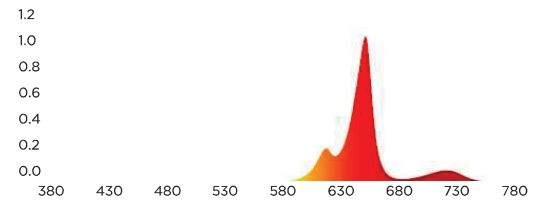

Specifications

Light Source	LED
Spectrum	Grower-adjustable Spectrum
Light output PPF	1825 μmol/sec (400-700nm)
Total integrated YPF	1870 μmol/sec (360-760nm)
Efficacy (@277Vac)	2.30 μmol/J
Nominal AC Input Power	800W
AC input voltage	220-480Vac, 50/60Hz
Power factor	>.9
Light distribution	120°
Mounting height	6"-36" (15.2cm-91.4cm) Above Canopy
Intended Lighting Scheme	Top Light - Sole Source or Supplemental
Thermal management	Passive
Min/Max Ambient temperature	-10°C (14°F) / 40°C (104°F)
Dimming	Off/On, App-controlled; adjustable from 1-100% with additional 5 individual-column adjustability
Total harmonic distortion	<15%
Lifetime	>50,000 Hours
Certifications	ETL/cETL to UL 8800 UL 1598 Damp/Dry Location Standards
Controlled Environment	Indoor Stacked, Non-Stacked, and Greenhouse
Control Hook-ups	Bluetooth, WiFi, IoT Mesh
Warranty	5 Year Limited Standard Warranty

Spectra

Full Spectrum

White Only

Blue Only

Red Only

Nominal AC Input	220V	277V	480V
AC Current	3.62A	2.9A	0.9A
AC Power	795W	790W	782W

@25°C Ambient Temperature