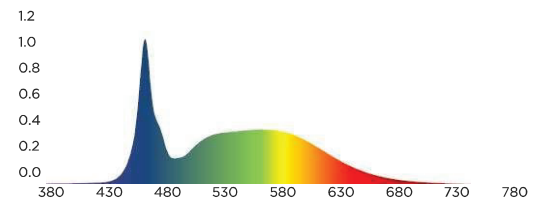

URBARN™ PRO SERIES IFLEX™

Company & Product

Manufacturer	URBARN™ by Abundant Lighting, LLC
Model	URBARN™ Pro Series iFlex™
Part Number	PS4G-1A
Description	URBARN™ Pro Series 4' Grid Horticultural Luminaire

Specifications

Light Source	LED
Spectrum	Grower-adjustable Spectrum
Light output PPF	1825 μmol/sec (400-700nm)
Total integrated YPF	1870 μmol/sec (360-760nm)
Efficacy (@277Vac)	2.30 μmol/J
Nominal AC Input Power	800W
AC input voltage	220-480Vac, 50/60Hz
Power factor	>.9
Light distribution	120°
Mounting height	6"-36" (15.2cm-91.4cm) Above Canopy
Intended Lighting Scheme	Top Light - Sole Source or Supplemental
Thermal management	Passive
Min/Max Ambient temperature	-10°C (14°F) / 40°C (104°F)
Dimming	Off/On, App-controlled; adjustable from 1-100% with additional 5 individual-column adjustability
Total harmonic distortion	<15%
Lifetime	>50,000 Hours
Certifications	ETL/cETL to UL 8800 UL 1598 Damp/Dry Location Standards
Controlled Environment	Indoor Stacked, Non-Stacked, and Greenhouse
Control Hook-ups	Bluetooth, WiFi, IoT Mesh
Warranty	5 Year Limited Standard Warranty

Dimensions & Weight (SKU)	Length	Width	Height	Weight
Fixture Only	46.25 in / 1174.75mm	46.25 in / 1174.75mm	2.25 in / 57.2mm	36.00 lb / 16.33 kg

616.947.4888 urbarn.com
3529 3 Mile Road NW, Grand Rapids, MI 49534

Spectra

Full Spectrum

White Only

Blue Only

Red Only

Nominal AC Input	220V	277V	480V
AC Current	3.62A	2.9A	0.9A
AC Power	795W	790W	782W

@25°C Ambient Temperature