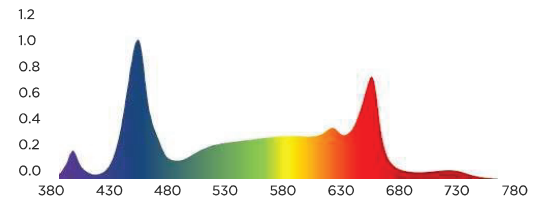

Spectra

Full Spectrum